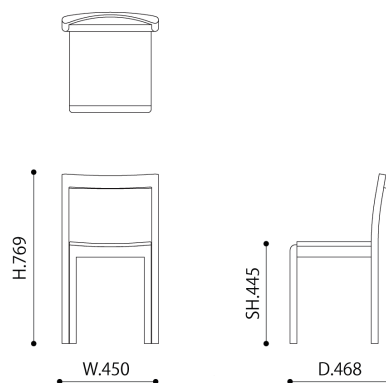

ESKER

Koichi Futatsumata, 2022

CODE | KF2050
SIZE | W.450 × D.468 × H.769 / SH.445
MATERIAL | Frame : Beech
Seat : Urethane foam + Fabric
COLOR | Natural, Black, Gray, Red
PRICE | F1 : ¥96,800- (excluding tax : ¥88,000-)
F2 : ¥107,800- (excluding tax : ¥98,000-)
F3 : ¥118,800- (excluding tax : ¥108,000-)

*Stackable