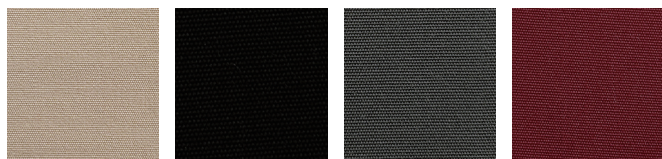

ESKER

Koichi Futatsumata, 2022

CODE | KF2050
SIZE | W.450 × D.468 × H.769 / SH.445
MATERIAL | Frame : Beech
Seat : Urethane foam + Fabric
COLOR | Natural, Black, Gray, Red
PRICE | F1 : ¥96,800- (excluding tax : ¥88,000-)
F2 : ¥107,800- (excluding tax : ¥98,000-)
F3 : ¥118,800- (excluding tax : ¥108,000-)

*Stackable

COLOR VARIATION

Wood

Natural (white stain)

Black (black stain)

Gray (gray stain)

Red (red stain)

Fabric

F1 - CL

F2 - SBL

F3 - RY

F3 - RE