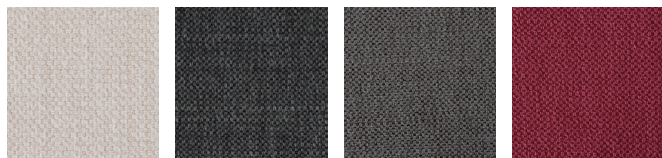

ESKER

Koichi Futatsumata, 2022

CODE | KF2050
SIZE | W.450 × D.468 × H.769 / SH.445
MATERIAL | Frame : Beech
Seat : Urethane foam + Fabric
COLOR | Natural, Black, Gray, Red
PRICE | F1 : ¥96,800- (excluding tax : ¥88,000-)
F2 : ¥107,800- (excluding tax : ¥98,000-)
F3 : ¥118,800- (excluding tax : ¥108,000-)

*Stackable

COLOR VARIATION

Wood

Natural (white stain)

Black (black stain)

Gray (gray stain)

Red (red stain)

Fabric

F1 - CL

F2 - SBL

F3 - RY

F3 - RE